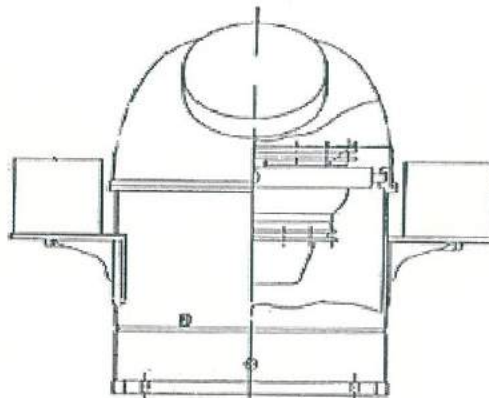

標準付属品付 (Each unit is provided with standard accessories)

下部照明式 (Bottom-lighting, AC/DC 24V)

非常用電源切換スイッチ付 (With switch for emergency power)

※TABLE COMPASS (未検品)

Model	Card	Dia. (mm)	A(mm)	B(mm)	C(mm)	W(kg)
T-100SL	100	4"	326	390	206	9
T-130SL	120	5"	330	420	252	10
T-150SL	150	6"	360	460	280	15
T-165SL	165	6.5"	390	590	320	17
T-180SL	175	7"	390	590	320	17

標準付属品付 (Each unit is provided with standard accessories)

下部照明式 (Bottom-lighting, AC/DC 24V)

Compass Bowl
羅 盆

Bowl

SR-150PK
 SR-150PKK (H.K.)
 SR-165PS
 SR-165PSK (H.K.)

SR-165PS
 SR-165PSK

SR-150PK
 SR-150PKK