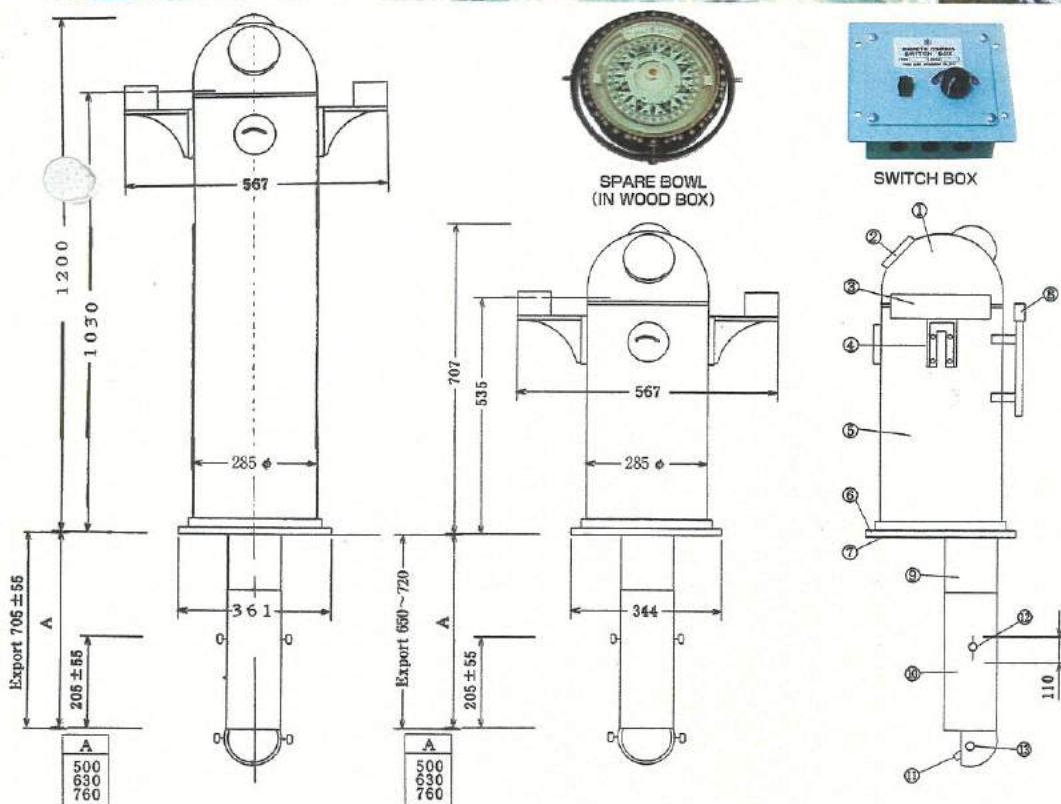

By increasing the magnification on the reflected graduation using the built-in room lens, reflector compass surpasses the conventional compass.

Card graduation 000° ~ 360°

Accessories

- CORRECTOR PLATE 1 set
- FLINDERS BAR 1 set
- SHADOW PINS 1 set
- PACKING 1 set
- SWITCH BOX 1 set

Spare Parts

- MIRROR
- LAMP(DC24V/10W)2
- CLEANING CLOTH 1
- ANTI-CLOUD OIL 1

Option :
 AZIMUTH CIRCLE

- ① HELMET
- ② PEEP WINDOW
- ③ CORRECTOR BOX
- ④ BRACKET
- ⑤ BINNACLE
- ⑥ BASE FLANGE
- ⑦ PACKING
- ⑧ FLINDERS BAR CASE
- ⑨ INNER PIPE
- ⑩ OUTER PIPE
- ⑪ MIRROR
- ⑫ FINGER SCREWS
- ⑬ FINGER SCREWS