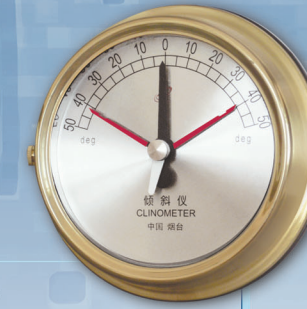

倾斜仪
Clinometer
CJQ2
Φ 228mm × 60mm